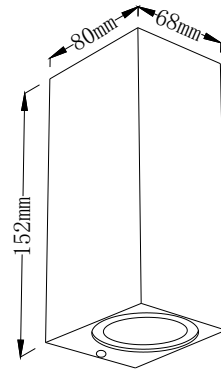

Light Source : GU10  
Rated Power : /  
Luminous Efficacy : /  
Beam Angle : /  
CCT : /  
CCT Selection: /  
Colour Rendering Index (CRI): /  
Input Voltage : /  
Driver : /  
Dimming Protocol: /  
Body Material: Aluminium  
Diffuser: /  
Finish : Black/White  
Dimensions: 68\*80\*152mm  
Ingress Protection: IP65  
Operating Temperature : -10 °C to +40 °C  
Power Factor : /  
Installation: surface-mounted  
Lifetime : 20,000 h  
Warranty: 2 years