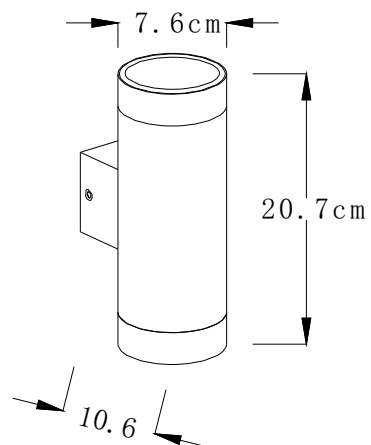

Polar diagram