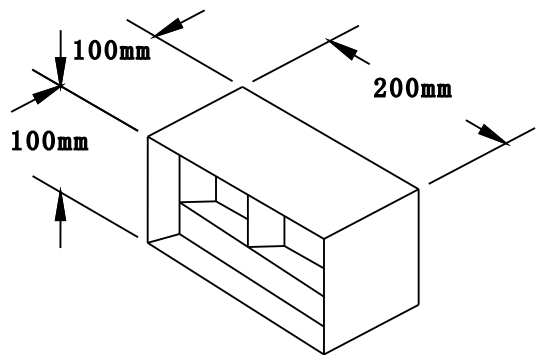

VECTA

WALL LAMP

VEC-46265

Description: Architectural wall lamp LED luminaire for interior applications. Minimal design with high visual comfort, suitable for residential and commercial projects.

Light Source : LED
Rated Power : 4*3W
Luminous Efficacy : 23lm/W
Beam Angle : 90°
CCT : 3000K
CCT Selection: /
Colour Rendering Index (CRI): 80
Input Voltage : 85-265V
Driver : /
Dimming Protocol: /
Body Material: Aluminium
Diffuser: Polycarbonate
Finish : Black
Dimensions: 100*200*100mm
Ingress Protection: IP54
Operating Temperature : -10 °C to +40 °C
Power Factor : 0.6
Installation: surface-mounted
Lifetime : 20,000 h
Warranty: 2 years

Polar diagram