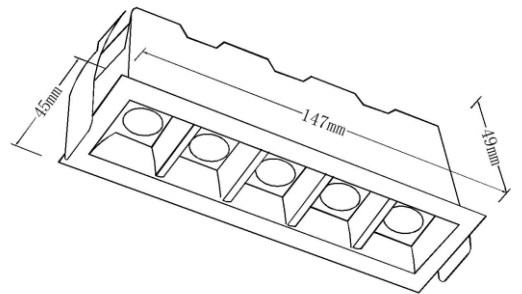

VECTA

DOWN LIGHT

VEC-46194

Description: Architectural downlight LED luminaire for interior applications. Minimal design with high visual comfort, suitable for residential and commercial projects.

Technical Characteristics

Light Source : SMD LED

Rated Power : 10 W

Luminous Efficacy : 100lm/W

Beam Angle : 24°

CCT : 3000 K / 4000 K / 5700 K

(internal switch) CCT Selection: Internal switch

Colour Rendering Index (CRI): ≥ 90

Input Voltage : AC100-270V

Driver : Traic Dimmable

Dimming Protocol: flick driver

Body Material: Aluminium

Diffuser: Polycarbonate

Finish : Gray + Black

Dimensions: 147*45*49mm

Ingress Protection: IP20

Operating Temperature : -10°C to $+40^{\circ}\text{C}$

Power Factor : ≥ 0.9

Installation: recessed ceiling

Lifetime : 30,000 h

Warranty: 3 years

Polar diagram