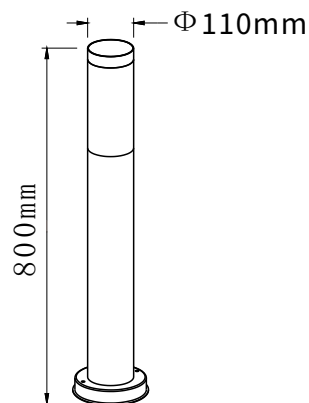

VECTA

BOLLARD LIGHT

VEC-46294/VEC-46295

Available colors:

VEC-46294 Gray

VEC-46295 Stainless steel

Description: Architectural luminaire for outside applications. Minimal design with high visual comfort, suitable for residential and commercial projects.

Light Source : E27

Rated Power : MAX 15W

Luminous Efficacy : /

Beam Angle : /

CCT : /

CCT Selection: /

Colour Rendering Index (CRI): /

Input Voltage : 110-240V

Driver : /

Dimming Protocol: /

Body Material: Aluminium

Diffuser: glass

Finish : Gray, Stainless steel.

Dimensions: Φ 110*H800mm

Ingress Protection: Ip44

Operating Temperature : -10°C to $+40^{\circ}\text{C}$

Power Factor : /

Installation: ground mounted

Lifetime : 20,000 h

Warranty: 2 years

Polar diagram