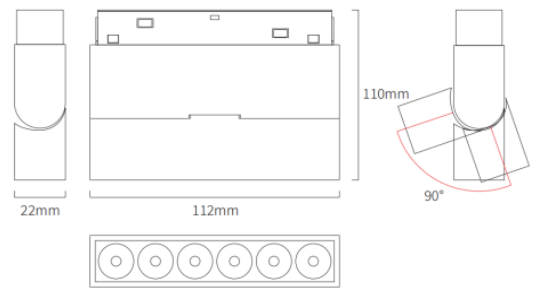

VECTA

Magnetic spot light

VEC-46205

Description: Architectural **magnetic** LED luminaire for interior applications.
Minimal design with high visual comfort, suitable for residential and commercial projects.

Technical Characteristics

Light Source : S M D LED

Rated Power : 6 W

Luminous Efficacy : 71.8lm/W

Beam Angle : 36°

CCT : 3000 K

Colour Rendering Index (CRI): ≥ 90

Input Voltage : DC48V

Driver : /

Dimming Protocol : flick driver

Body Material : Aluminium

Diffuser : Polycarbonate

Finish : Black

Dimensions : L112*W22*H110mm

Ingress Protection : IP20

Operating Temperature : -10°C to $+40^{\circ}\text{C}$

Power Factor : ≥ 0.5

Lifetime : 30,000 h

Warranty : 3 years

Polar diagram