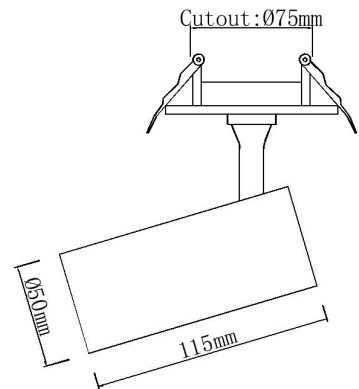

VECTA

Available colors:

VEC-46187

VEC-46188

DOWN LIGHT

VEC-46187/VEC-46188

Description: Architectural downlight LED luminaire for interior applications. Minimal design with high visual comfort, suitable for residential and commercial projects.

Technical Characteristics

Light Source : COB LED

Rated Power : 10 W

Luminous Efficacy: 100lm/W

Beam Angle : 36°

CCT : 3000 K / 4000 K / 5700 K (internalswitch)

CCT Selection: Internal switch

Colour Rendering Index (CRI): ≥ 90

Input Voltage : AC100-270V

Driver: Traic Dimmible

Dimming Protocol: flick driver

Body Material: Aluminium

Diffuser: Polycarbonate

Finish: Black , White

Dimensions: :50*115mm Φ 75mm

Ingress Protection: IP20

Operating Temperature: -10°C to $+40^{\circ}\text{C}$

Power Factor: ≥ 0.9

Installation: Recessed

Lifetime: 30,000 h

Warranty: 3 years

Polar diagram