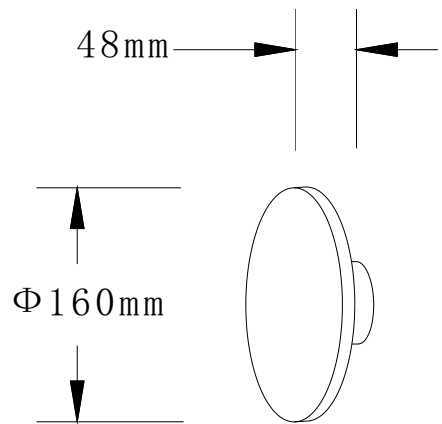

Light Source : LED
Rated Power : 6W
Luminous Efficacy :/
Beam Angle : 110°
CCT : 3000K
CCT Selection: /
Colour Rendering Index (CRI): 80
Input Voltage : 110-130V
Driver : /
Dimming Protocol: /
Body Material: Aluminium
Diffuser: Polycarbonate
Finish : Black, White
Dimensions: $\Phi 160 \times 48$ mm
Ingress Protection: IP54
Operating Temperature : $-10\text{ }^{\circ}\text{C}$ to $+40\text{ }^{\circ}\text{C}$
Power Factor : 0.6
Installation: surface-mounted
Lifetime : 20,000 h
Warranty: 2 years

Polar diagram