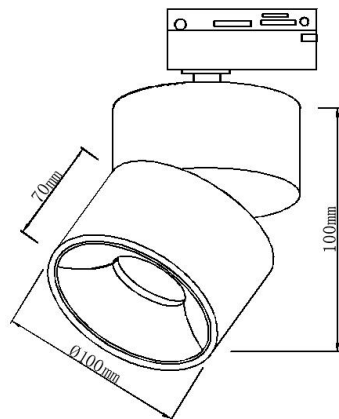

VECTA

TRACK LIGHT

VEC-46191

Description: Architectural track LED luminaire for interior applications. Minimal design with high visual comfort, suitable for residential and commercial projects.

Technical Characteristics

Light Source : COB LED

Rated Power : 12 W

Luminous Efficacy : 100lm/W

Beam Angle : 36°

CCT : 3000 K / 4000 K / 5700 K (internal switch)

CCT Selection: Internal switch

Colour Rendering Index (CRI): ≥ 90

Input Voltage : AC100-270V

Driver: TraicDimmible

Dimming Protocol: flick driver

Body Material: Aluminium

Diffuser: Polycarbonate

Finish: Black

Dimensions: 100*100*70mm

Ingress Protection: IP20

Operating Temperature: -10°C to $+40^{\circ}\text{C}$

Power Factor: ≥ 0.9

Installation: 2wire Track

Lifetime: 30,000 h

Warranty: 3 years

Polar diagram