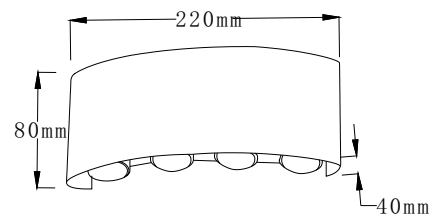

VECTA

WALL LAMP

VEC-46261

Description: Architectural wall lamp LED luminaire for interior applications. Minimal design with high visual comfort, suitable for residential and commercial projects.

Light Source : LED
Rated Power : 8X1W
Luminous Efficacy : 42lm/W
Beam Angle : 60°
CCT : 3000K
CCT Selection: /
Colour Rendering Index (CRI): 80
Input Voltage : 85-265V
Driver : /
Dimming Protocol: /
Body Material: Aluminium
Diffuser: Polycarbonate
Finish : Black
Dimensions: 220*H80*40mm
Ingress Protection: IP54
Operating Temperature : -10 °C to +40 °C
Power Factor : 0.6
Installation: surface-mounted
Lifetime : 20,000 h
Warranty: 2 years

Polar diagram