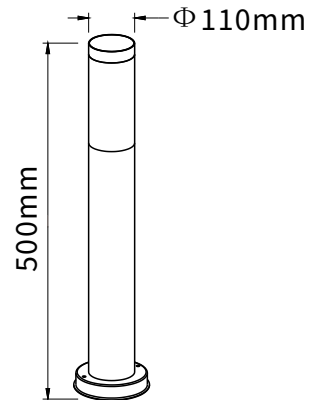

VECTA

BOLLARD LIGHT

VEC-46292/VEC-46293

Available colors:

VEC-46292 Gray

VEC-46293 Stainless steel

Description: Architectural luminaire for outside applications. Minimal design with high visual comfort, suitable for residential and commercial projects.

Light Source : E27
Rated Power : MAX 15W
Luminous Efficacy : /
Beam Angle : /
CCT : /
CCT Selection: /
Colour Rendering Index (CRI): /
Input Voltage : 110-240V
Driver : /
Dimming Protocol: /
Body Material: Aluminium
Diffuser: glass
Finish : Gray, Stainless steel.
Dimensions: $\Phi 110 \times H 500$ mm
Ingress Protection: Ip44
Operating Temperature : $-10\text{ }^{\circ}\text{C}$ to $+40\text{ }^{\circ}\text{C}$
Power Factor : /
Installation: ground mounted
Lifetime : 20,000 h
Warranty: 2 years

Polar diagram