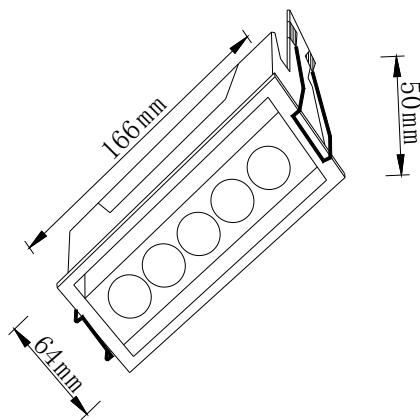

Dimming Protocol: flickdriver

Body Material: Aluminium

Diffuser: Polycarbonate

Finish : Gray+Black

Dimensions: 166*64*50mm

Ingress Protection: IP20

Operating Temperature : -10°C to $+40^{\circ}\text{C}$

Power Factor : ≥ 0.9

Installation: recessed ceiling

Lifetime : 30,000 h

Warranty: 3 years

Polar diagram