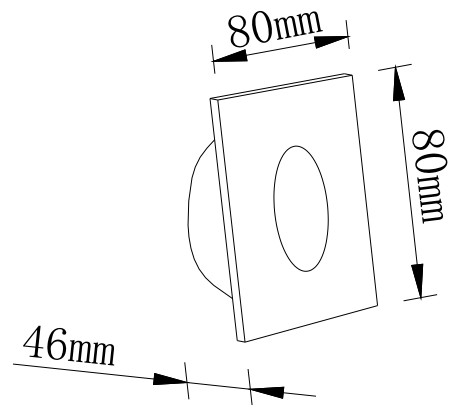

Light Source : LED
Rated Power : 3W
Luminous Efficacy : 150lm/W
Beam Angle : 36°
CCT : 3000K
CCT Selection: /
Colour Rendering Index (CRI): 80
Input Voltage : 100-240V
Driver : /
Dimming Protocol: /
Body Material: Aluminium
Diffuser: /
Finish : Black, White
Dimensions: 80*80*46mm
Ingress Protection: IP54
Operating Temperature : -10 °C to +40 °C
Power Factor : 0.6
Installation: surface-mounted
Lifetime : 30,000 h
Warranty: 3 years

Polar diagram