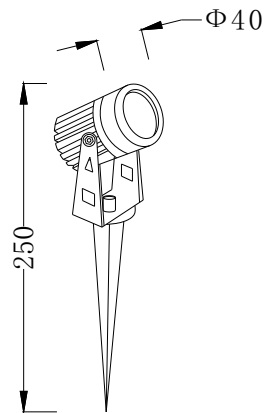

VECTA

SPIKE VEC-46252

Description: Architectural spike lamp for interior applications. Minimal design with high visual comfort, suitable for residential and commercial projects.

Light Source : LED
Rated Power : 3W
Luminous Efficacy : 69lm/W
Beam Angle : 30°
CCT : 3000K
CCT Selection: /
Colour Rendering Index (CRI): /
Input Voltage : 85-265V
Driver : /
Dimming Protocol: /
Body Material: Aluminum
Diffuser: Polycarbonate
Finish : Black
Dimensions: $\Phi 40 \times 250$ mm
Ingress Protection: IP65
Operating Temperature : $-10\text{ }^{\circ}\text{C}$ to $+40\text{ }^{\circ}\text{C}$
Power Factor : 0.6
Installation: Spike
Lifetime : 20,000 h
Warranty: 2 years

Polar diagram