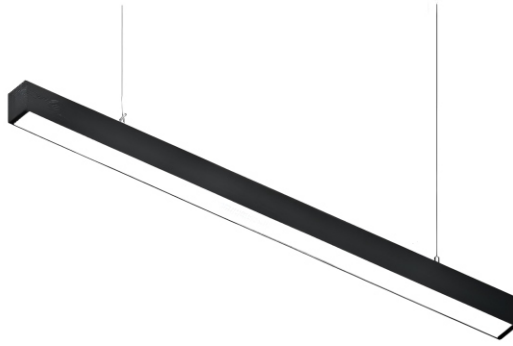

VECTA

LINEAR LIGHT

VEC-46218

Description: Linear light for indoor architectural applications. Their minimal design with high visual comfort, suitable for residential and commercial projects.

Light Source : LED
Rated Power : 36W
Luminous Efficacy 16lm/W
Beam Angle : 100°
CCT : 3000K/4000K/5700K
CCT Selection: /
Colour Rendering Index (CRI): 80
Input Voltage : 110-277V
Driver : 0-10V dimmer driver
Dimming Protocol: 0-10V
Body Material: Aluminium
Diffuser: Polycarbonate
Finish : Black
Dimensions: 1216*57*72.5mm
Ingress Protection: IP20
Operating Temperature : -10 °C to +40 °C
Power Factor : 0.9
Installation: linear
Lifetime : 20,000 h
Warranty: 2 years