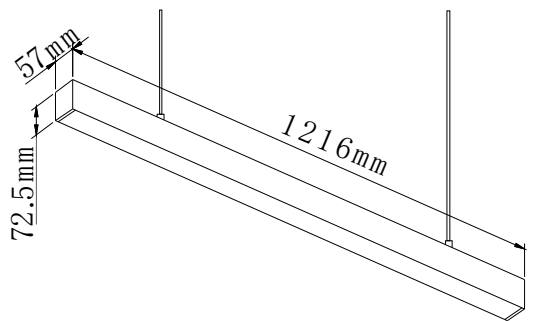

VECTA

LINEAR LIGHT

VEC-46218

Description: Linear light for indoor architectural applications. Their minimal design with high visual comfort, suitable for residential and commercial projects.

Light Source : LED
Rated Power : 36W
Luminous Efficacy 16lm/W
Beam Angle : 100°
CCT : 3000K/4000K/5700K
CCT Selection: /
Colour Rendering Index (CRI): 80
Input Voltage : 110-277V
Driver : 0-10V dimmer driver
Dimming Protocol: 0-10V
Body Material: Aluminium
Diffuser: Polycarbonate
Finish : Black
Dimensions: 1216*57*72.5mm
Ingress Protection: IP20
Operating Temperature : -10 °C to +40 °C
Power Factor : 0.9
Installation: linear
Lifetime : 20,000 h
Warranty: 2 years

Polar diagram