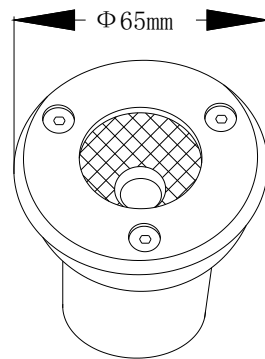

## IN-GROUND RECESSED LIGHT VEC-46315

Description: Architectural luminaire for outside applications. Minimal design with high visual comfort, suitable for residential and commercial projects.

Light Source : LED  
Rated Power : 3W  
Luminous Efficacy 46lm/W  
Beam Angle : /  
CCT : 3000K  
CCT Selection: /  
Colour Rendering Index (CRI): 80  
Input Voltage : 85-265V  
Driver : /  
Dimming Protocol: glass  
Body Material: Aluminium+stainless steel  
Diffuser: glass  
Finish : Black  
Dimensions:  $\Phi 65\text{mm}$   
Ingress Protection: IP67  
Operating Temperature :  $-10\text{ }^{\circ}\text{C}$  to  $+40\text{ }^{\circ}\text{C}$   
Power Factor : 0.6  
Installation: in-ground recessed  
Lifetime : 20,000 h  
Warranty: 2 years