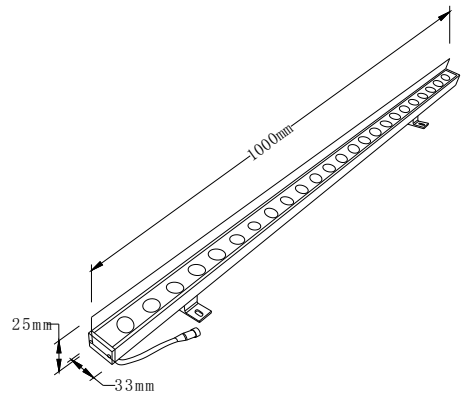

VECTA

LED WALL WASHER LIGHT

VEC-46297

Description: Architectural luminaire for outside applications. Minimal design with high visual comfort, suitable for residential and commercial projects.

Light Source : LED
Rated Power : 18W
Luminous Efficacy 76.5lm/W
Beam Angle : 30
CCT : 3000K
CCT Selection: /
Colour Rendering Index (CRI): 80
Input Voltage : DC24V
Driver : /
Dimming Protocol: /
Body Material: Aluminium
Diffuser: glass
Finish : Black
Dimensions: 1000*25*33mm
Ingress Protection: Ip67
Operating Temperature : -10 °C to +40 °C
Power Factor : 0.6
Installation: ground mounted
Lifetime : 20,000 h
Warranty: 2 years

Polar diagram