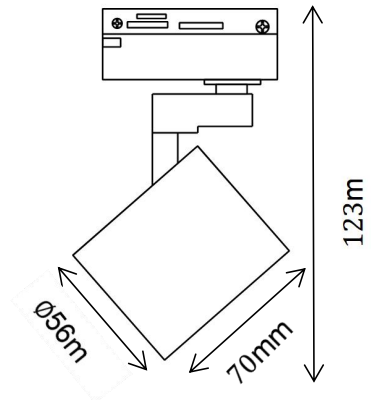

Polar diagram