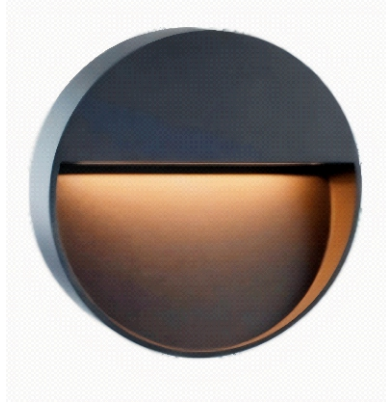

VECTA

WALL LAMP

VEC-46248

Description: Architectural wall lamp LED luminaire for interior applications. Minimal design with high visual comfort, suitable for residential and commercial projects.

Light Source : LED
Rated Power : 3W
Luminous Efficacy : 150lm/W
Beam Angle : 60°
CCT : 3000K
CCT Selection: /
Colour Rendering Index (CRI): 80
Input Voltage : 85-265V
Driver : /
Dimming Protocol: /
Body Material: Aluminium
Diffuser: Polycarbonate
Finish : Black
Dimensions: $\Phi 117 \times 33$ mm
Ingress Protection: IP54
Operating Temperature : $-10\text{ }^{\circ}\text{C}$ to $+40\text{ }^{\circ}\text{C}$
Power Factor : 0.6
Installation: surface-mounted
Lifetime : 20,000 h
Warranty: 2 years