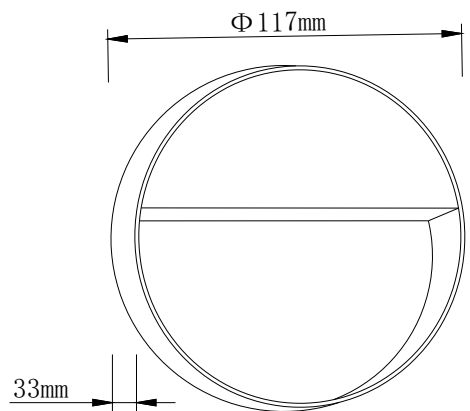

VECTA

WALL LAMP

VEC-46248

Description: Architectural wall lamp LED luminaire for interior applications. Minimal design with high visual comfort, suitable for residential and commercial projects.

Light Source : LED
Rated Power : 3W
Luminous Efficacy : 150lm/W
Beam Angle : 60°
CCT : 3000K
CCT Selection: /
Colour Rendering Index (CRI): 80
Input Voltage : 85-265V
Driver : /
Dimming Protocol: /
Body Material: Aluminium
Diffuser: Polycarbonate
Finish : Black
Dimensions: $\Phi 117 \times 33$ mm
Ingress Protection: IP54
Operating Temperature : $-10\text{ }^{\circ}\text{C}$ to $+40\text{ }^{\circ}\text{C}$
Power Factor : 0.6
Installation: surface-mounted
Lifetime : 20,000 h
Warranty: 2 years

Polar diagram