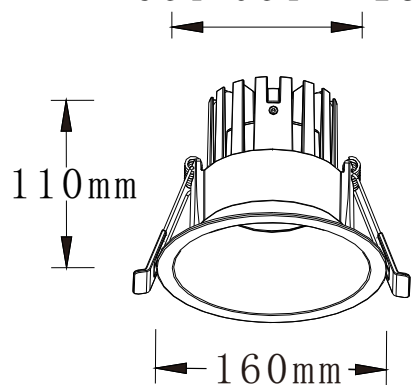

Input Voltage : AC110-240 V

Driver: : Integrate COB LED driver

Dimming Protocol: No

Body Material: Aluminium

Diffuser: Polycarbonate

Finish : Black, White

Dimensions:  $\varnothing 160 \times 110$  mm

Cutout:  $\varnothing 130$  mm

### Polar diagram