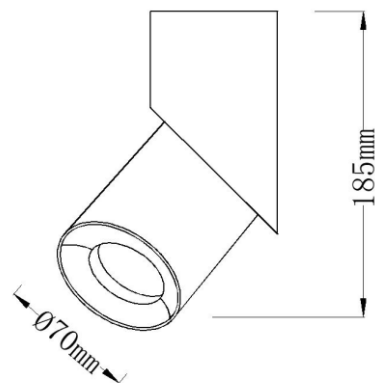

VECTA

DOWN LIGHT

VEC-46189/VEC-46190

Available colors:

VEC-46190

VEC-46189

Description: Architectural downlight LED luminaire for interior applications. Minimal design with high visual comfort, suitable for residential and commercial projects.

Technical Characteristics

Light Source : COB LED
Rated Power : 12 W
Luminous Efficacy : 100lm/W
Beam Angle : 36°
CCT : 3000 K / 4000 K / 5700 K
(internal switch) CCT Selection: Internal switch
Colour Rendering Index (CRI): ≥ 90
Input Voltage : AC100-270V
Driver : TraicDimmible
Dimming Protocol: flickdriver
Body Material: Aluminium
Diffuser: Polycarbonate
Finish : Black, White
Dimensions: $\varnothing 70 \times 185$ mm
Ingress Protection: IP20
Operating Temperature : -10°C to $+40^{\circ}\text{C}$
 $^{\circ}\text{C}$ Power Factor : ≥ 0.9
Installation : Ceiling-mounted
Lifetime : 30,000 h
Warranty: 3 years

Polar diagram