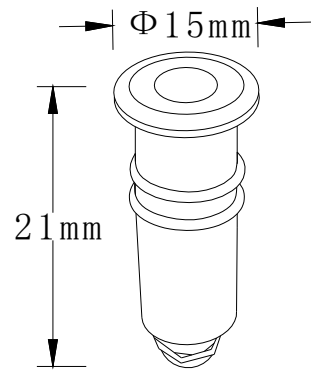

IN-GROUND RECESSED LIGHT VEC-46299

Description: Architectural luminaire for outside applications. Minimal design with high visual comfort, suitable for residential and commercial projects.

Light Source : LED
Rated Power : 1W
Luminous Efficacy : /
Beam Angle : /
CCT : 3000K
CCT Selection: /
Colour Rendering Index (CRI): 80
Input Voltage : DC24V
Driver : /
Dimming Protocol: /
Body Material: Aluminium
Diffuser: glass
Finish : Steel color
Dimensions: $\Phi 15 \times 21$ mm
Ingress Protection: Ip65
Operating Temperature : $-10\text{ }^{\circ}\text{C}$ to $+40\text{ }^{\circ}\text{C}$
Power Factor : 0.6
Installation: ground recessed
Lifetime : 20,000 h
Warranty: 2 years

Polar diagram