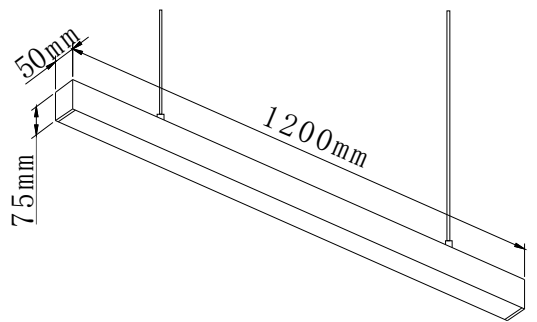

VECTA

LINEAR LIGHT

VEC-46220

Description: Linear light for indoor architectural applications. Their minimal design with high visual comfort, suitable for residential and commercial projects.

Light Source : LED
Rated Power : 36W
Luminous Efficacy 100lm/W
Beam Angle : 100°
CCT : 6500K
CCT Selection: /
Colour Rendering Index (CRI): 80
Input Voltage : 100-240V
Driver : no dimmer driver
Dimming Protocol: /
Body Material: Aluminium
Diffuser: Polycarbonate
Finish : Black
Dimensions: 1200*50*75mm
Ingress Protection: IP20
Operating Temperature : -10 °C to +40 °C
Power Factor : 0.9
Installation: linear
Lifetime : 20,000 h
Warranty: 2 years

Polar diagram