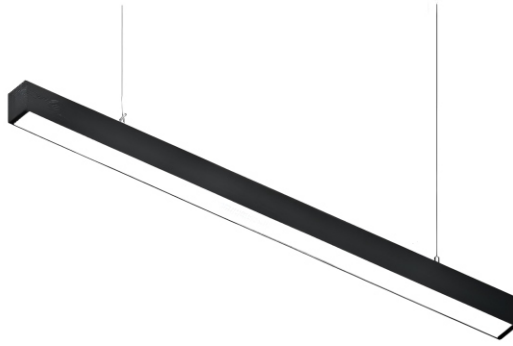

VECTA

LINEAR LIGHT

VEC-46220

Description: Linear light for indoor architectural applications. Their minimal design with high visual comfort, suitable for residential and commercial projects.

Light Source : LED
Rated Power : 36W
Luminous Efficacy 100lm/W
Beam Angle : 100°
CCT : 6500K
CCT Selection: /
Colour Rendering Index (CRI): 80
Input Voltage : 100-240V
Driver : no dimmer driver
Dimming Protocol: /
Body Material: Aluminium
Diffuser: Polycarbonate
Finish : Black
Dimensions: 1200*50*75mm
Ingress Protection: IP20
Operating Temperature : -10 °C to +40 °C
Power Factor : 0.9
Installation: linear
Lifetime : 20,000 h
Warranty: 2 years