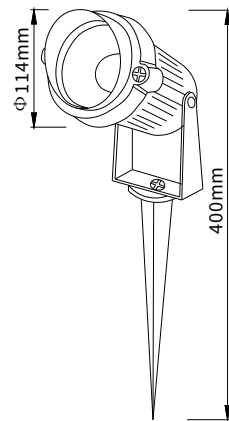

VECTA

SPIKE VEC-46254

Description: Architectural spike lamp for interior applications. Minimal design with high visual comfort, suitable for residential and commercial projects.

Light Source : LED
Rated Power : 24W
Luminous Efficacy : 66lm/W
Beam Angle : 24°
CCT : 3000K
CCT Selection: /
Colour Rendering Index (CRI): 80
Input Voltage : 85-265V
Driver : /
Dimming Protocol: /
Body Material: Aluminum
Diffuser: Polycarbonate
Finish : Black
Dimensions: $\Phi 114 \times 400$ mm
Ingress Protection: IP65
Operating Temperature : $-10\text{ }^{\circ}\text{C}$ to $+40\text{ }^{\circ}\text{C}$
Power Factor : 0.6
Installation: Spike
Lifetime : 20,000 h
Warranty: 2 years

Polar diagram