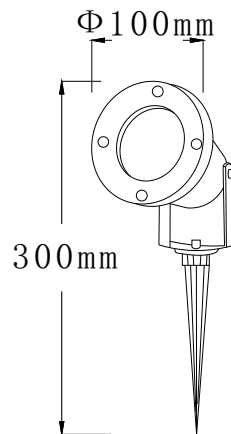

VECTA

SPIKE VEC-46251

Description: Architectural spike lamp for interior applications. Minimal design with high visual comfort, suitable for residential and commercial projects.

Light Source : GU10
Rated Power : /
Luminous Efficacy : /
Beam Angle : /
CCT : /
CCT Selection: /
Colour Rendering Index (CRI): /
Input Voltage : 85-265V
Driver : /
Dimming Protocol: /
Body Material: Aluminum
Diffuser: Polycarbonate
Finish : Black
Dimensions: $\Phi 100 \times 300$ mm
Ingress Protection: IP65
Operating Temperature : -10°C to $+40^{\circ}\text{C}$
Power Factor : /
Installation: Spike
Lifetime : 20,000 h
Warranty: 2 years

Polar diagram