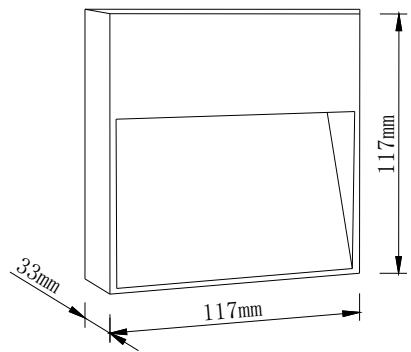

## WALL LAMP

VEC-46249

Description: Architectural wall lamp LED luminaire for interior applications. Minimal design with high visual comfort, suitable for residential and commercial projects.

Light Source : LED  
Rated Power : 3W  
Luminous Efficacy : 8.7lm/W  
Beam Angle : 60°  
CCT : 3000K  
CCT Selection: /  
Colour Rendering Index (CRI): 80  
Input Voltage : 85-265V  
Driver : /  
Dimming Protocol: /  
Body Material: Aluminium  
Diffuser: Polycarbonate  
Finish : Black  
Dimensions: 117\*117\*33mm  
Ingress Protection: IP54  
Operating Temperature : -10 °C to +40 °C  
Power Factor : 0.6  
Installation: surface-mounted  
Lifetime : 20,000 h  
Warranty: 2 years