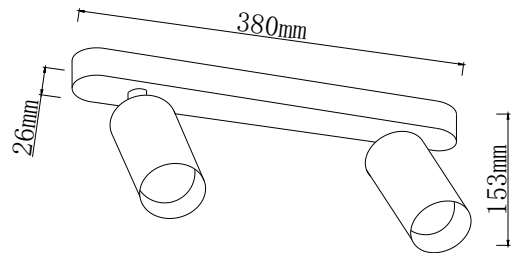

Polar diagram