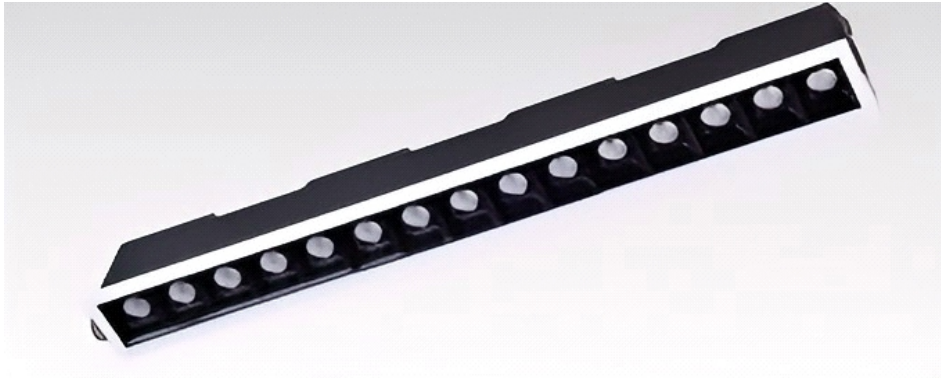

VECTA

DWON LIGHT

VEC-46196

Description: Architectural downlight LED luminaire for interior applications. Minimal design with high visual comfort, suitable for residential and commercial projects.

Light Source : SMD LED
Rated Power : 24 W
Luminous Efficacy : 100lm/W
Beam Angle : 24°
CCT : 3000 K / 4000 K / 5700 K
(internal switch) CCT Selection: Internal switch
Colour Rendering Index (CRI): ≥ 90
Input Voltage : AC100-270V
Driver : TraicDimmible
Dimming Protocol: flickdriver
Body Material: Aluminium
Diffuser: Polycarbonate
Finish : Gray+Black
Dimensions: 411*45*50mm
Ingress Protection: IP20
Operating Temperature : -10°C to $+40^{\circ}\text{C}$
Power Factor : ≥ 0.9
Installation: recessed ceiling
Lifetime : 30,000 h
Warranty: 3 years