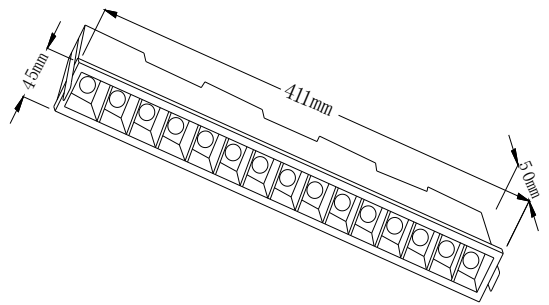

VECTA

DWON LIGHT

VEC-46196

Description: Architectural downlight LED luminaire for interior applications. Minimal design with high visual comfort, suitable for residential and commercial projects.

Light Source : SMD LED
Rated Power : 24 W
Luminous Efficacy : 100lm/W
Beam Angle : 24°
CCT : 3000 K / 4000 K / 5700 K
(internal switch) CCT Selection: Internal switch
Colour Rendering Index (CRI): ≥ 90
Input Voltage : AC100-270V
Driver : TraicDimmible
Dimming Protocol: flickdriver
Body Material: Aluminium
Diffuser: Polycarbonate
Finish : Gray+Black
Dimensions: 411*45*50mm
Ingress Protection: IP20
Operating Temperature : -10°C to $+40^{\circ}\text{C}$
Power Factor : ≥ 0.9
Installation: recessed ceiling
Lifetime : 30,000 h
Warranty: 3 years

Polar diagram