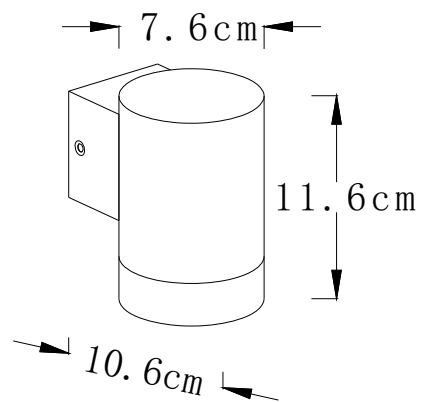

Polar diagram