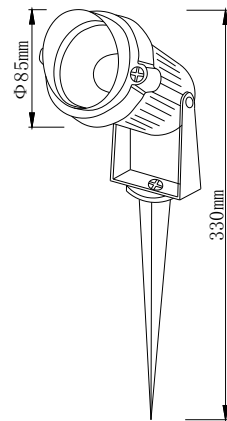

VECTA

SPIKE VEC-46253

Description: Architectural spike lamp for interior applications. Minimal design with high visual comfort, suitable for residential and commercial projects.

Light Source : LED
Rated Power : 12W
Luminous Efficacy : 64lm/W
Beam Angle : 30°
CCT : 3000K
CCT Selection: /
Colour Rendering Index (CRI): 80
Input Voltage : 85-265V
Driver : /
Dimming Protocol: /
Body Material: Aluminum
Diffuser: Polycarbonate
Finish : Black
Dimensions: $\Phi 85 \times 330$ mm
Ingress Protection: IP65
Operating Temperature : $-10\text{ }^{\circ}\text{C}$ to $+40\text{ }^{\circ}\text{C}$
Power Factor : 0.6
Installation: Spike
Lifetime : 20,000 h
Warranty: 2 years

Polar diagram