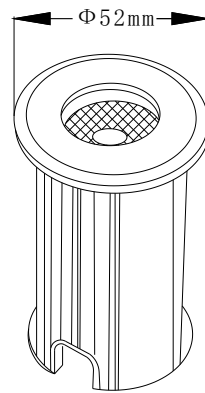

VECTA

IN-GROUND RECESSED LIGHT

VEC-46268

Description: Architectural luminaire for outside applications. Minimal design with high visual comfort, suitable for residential and commercial projects.

Light Source : LED
Rated Power : 3W
Luminous Efficacy 28lm/W
Beam Angle : /
CCT : 3000K
CCT Selection: /
Colour Rendering Index (CRI): 80
Input Voltage : 85-265V
Driver : /
Dimming Protocol: glass
Body Material: Aluminium+stainless steel
Diffuser: glass
Finish : Black
Dimensions: $\Phi 52\text{mm}$
Ingress Protection: IP67
Operating Temperature : $-10\text{ }^{\circ}\text{C}$ to $+40\text{ }^{\circ}\text{C}$
Power Factor : 0.6
Installation: in-ground recessed
Lifetime : 20,000 h
Warranty: 2 years

Polar diagram