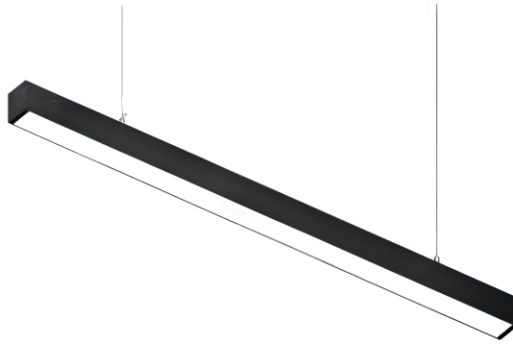

VECTA

LINEAR LIGHT

VEC-46220

Description: Linear light for indoor architectural applications. Their minimal design with high visual comfort, suitable for residential and commercial projects.

Light Source : LED
Rated Power : 36W
Luminous Efficacy 100lm/W
Beam Angle : 100°
CCT : 4000K
CCT Selection: /
Colour Rendering Index (CRI): 80
Input Voltage : 100-240V
Driver : no dimmer driver
Dimming Protocol: /
Body Material: Aluminium
Diffuser: Polycarbonate
Finish : Black
Dimensions: 1200*50*75mm
Ingress Protection: IP20
Operating Temperature : -10 °C to +40 °C
Power Factor : 0.9
Installation: linear
Lifetime : 20,000 h
Warranty: 2 years