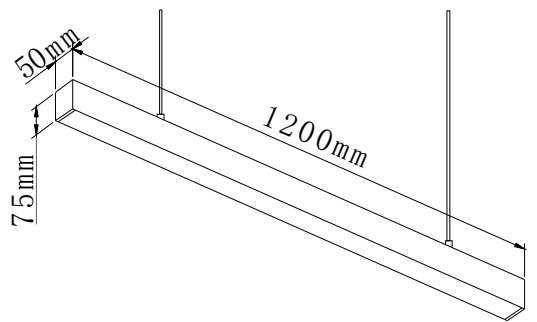

VECTA

LINEAR LIGHT

VEC-46220

Description: Linear light for indoor architectural applications. Their minimal design with high visual comfort, suitable for residential and commercial projects.

Light Source : LED
Rated Power : 36W
Luminous Efficacy 100lm/W
Beam Angle : 100°
CCT : 4000K
CCT Selection: /
Colour Rendering Index (CRI): 80
Input Voltage : 100-240V
Driver : no dimmer driver
Dimming Protocol: /
Body Material: Aluminium
Diffuser: Polycarbonate
Finish : Black
Dimensions: 1200*50*75mm
Ingress Protection: IP20
Operating Temperature : -10 °C to +40 °C
Power Factor : 0.9
Installation: linear
Lifetime : 20,000 h
Warranty: 2 years

Polar diagram