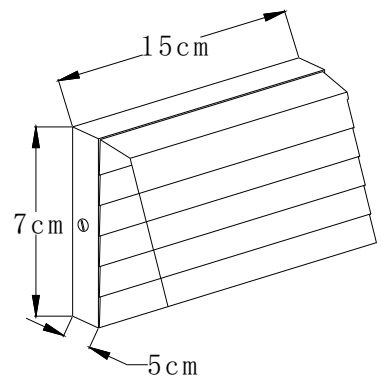

VECTA

WALL LAMP

VEC-46241

Description: Architectural wall lamp LED luminaire for interior applications. Minimal design with high visual comfort, suitable for residential and commercial projects.

Light Source : LED
Rated Power : 4.5W
Luminous Efficacy : 44lm/W
Beam Angle : 110°
CCT : 3000K
CCT Selection: /
Colour Rendering Index (CRI): >90
Input Voltage : 110-130V
Driver : /
Dimming Protocol: /
Body Material: Aluminium
Diffuser: Polycarbonate
Finish : Black
Dimensions: 15*5*7cm
Ingress Protection: IP44
Operating Temperature : -10 °C to +40 °C
Power Factor : 0.5
Installation: surface-mounted
Lifetime : 30,000 h
Warranty: 3 years

Polar diagram