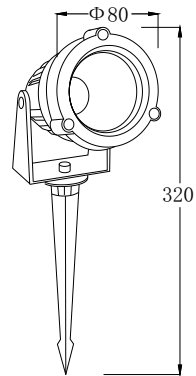

## SPIKE VEC-46250

Description: Architectural spike lamp for interior applications. Minimal design with high visual comfort, suitable for residential and commercial projects.

Light Source : GU10  
Rated Power : /  
Luminous Efficacy : /  
Beam Angle : /  
CCT : /  
CCT Selection: /  
Colour Rendering Index (CRI): /  
Input Voltage : 85-265V  
Driver : /  
Dimming Protocol: /  
Body Material: Plastic  
Diffuser: Polycarbonate  
Finish : Black  
Dimensions:  $\Phi 80 \times 320$ mm  
Ingress Protection: IP65  
Operating Temperature :  $-10\text{ }^{\circ}\text{C}$  to  $+40\text{ }^{\circ}\text{C}$   
Power Factor : /  
Installation: Spike  
Lifetime : 10,000 h  
Warranty: 1 years

**Polar diagram**