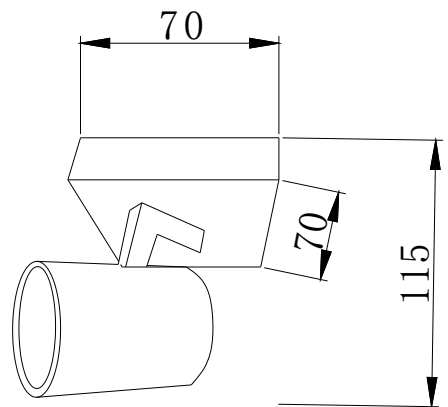

Polar diagram