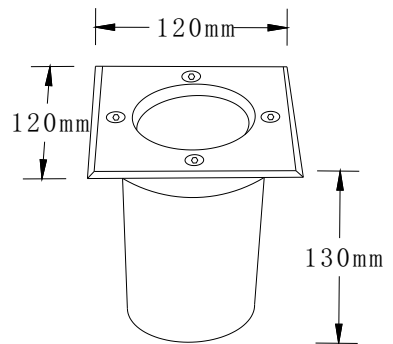

## IN-GROUND RECESSED LIGHT

**VEC-46267**

Description: Architectural luminaire for outside applications. Minimal design with high visual comfort, suitable for residential and commercial projects.

Light Source : GU10  
Rated Power : /  
Luminous Efficacy /  
Beam Angle : /  
CCT : /  
CCT Selection: /  
Colour Rendering Index (CRI): /  
Input Voltage : 110-130V  
Driver : /  
Dimming Protocol: /  
Body Material: Aluminium  
Diffuser: glass  
Finish : Black  
Dimensions: 120\*120\*130mm  
Ingress Protection: IP67  
Operating Temperature : -10 °C to +40 °C  
Power Factor : /  
Installation: in-ground recessed  
Lifetime : 20,000 h  
Warranty: 2 years

**Polar diagram**