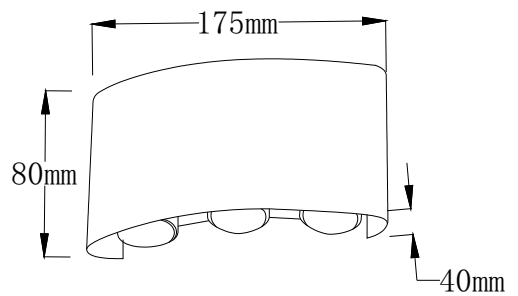

VECTA

WALL LAMP

VEC-46260

Description: Architectural wall lamp LED luminaire for interior applications. Minimal design with high visual comfort, suitable for residential and commercial projects.

Light Source : LED
Rated Power : 6X1W
Luminous Efficacy : 39lm/W
Beam Angle : 60°
CCT : 3000K
CCT Selection: /
Colour Rendering Index (CRI): 80
Input Voltage : 85-265V
Driver : /
Dimming Protocol: /
Body Material: Aluminium
Diffuser: Polycarbonate
Finish : Black
Dimensions: 175*H80*40mm
Ingress Protection: IP54
Operating Temperature : -10 °C to +40 °C
Power Factor : 0.6
Installation: surface-mounted
Lifetime : 20,000 h
Warranty: 2 years

Polar diagram