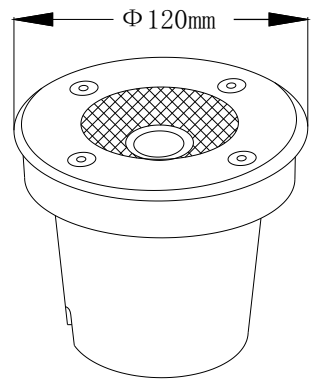

VECTA

IN-GROUND RECESSED LIGHT

VEC-46303

Description: Architectural luminaire for outside applications. Minimal design with high visual comfort, suitable for residential and commercial projects.

Light Source : LED
Rated Power : 12W
Luminous Efficacy 70lm/W
Beam Angle : /
CCT : 3000K
CCT Selection: /
Colour Rendering Index (CRI): 80
Input Voltage : 85-265V
Driver : /
Dimming Protocol: glass
Body Material: Aluminium+stainless steel
Diffuser: glass
Finish : Black
Dimensions: $\Phi 120\text{mm}$
Ingress Protection: IP67
Operating Temperature : $-10\text{ }^{\circ}\text{C}$ to $+40\text{ }^{\circ}\text{C}$
Power Factor : 0.6
Installation: in-ground recessed
Lifetime : 20,000 h
Warranty: 2 years

Polar diagram