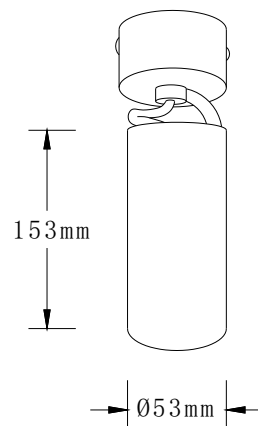

Polar diagram