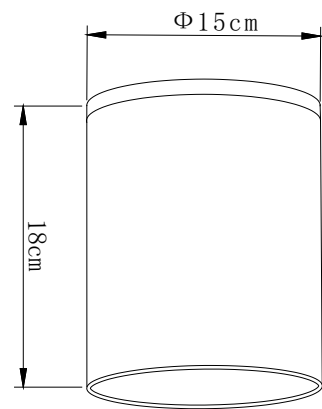

Polar diagram