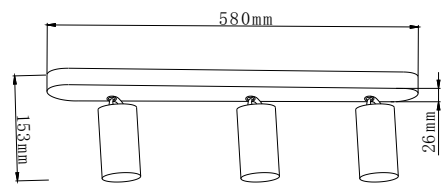

Polar diagram