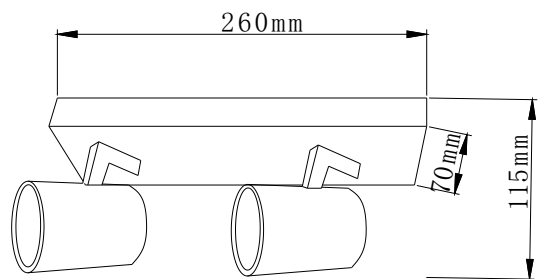

Polar diagram