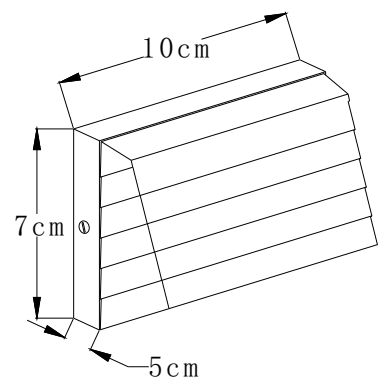

Polar diagram