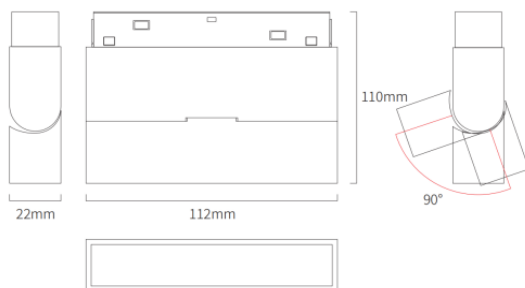

VECTA

Magnetic spot light

VEC-46207

Description: Architectural **magnetic** LED luminaire for interior applications.
Minimal design with high visual comfort, suitable for residential and commercial projects.

Technical Characteristics

Light Source : S M D LED

Rated Power : 6 W

Luminous Efficacy : 40.3lm/W

Beam Angle : 120°

CCT : 3000 K

Colour Rendering Index (CRI): ≥ 90

Input Voltage : DC48V

Driver : /

Dimming Protocol : flick driver

Body Material : Aluminium

Diffuser : Polycarbonate

Finish : Black

Dimensions : L112*W22*H110 mm

Ingress Protection : IP20

Operating Temperature : -10°C to $+40^{\circ}\text{C}$

Power Factor : ≥ 0.5

Lifetime : 30,000 h

Warranty : 3 years

Polar diagram