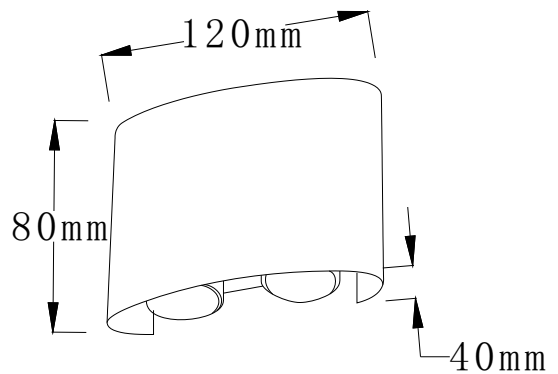

VECTA

WALL LAMP

VEC-46259

Description: Architectural wall lamp LED luminaire for interior applications. Minimal design with high visual comfort, suitable for residential and commercial projects.

Light Source : LED
Rated Power : 4X1W
Luminous Efficacy : 38.5lm/W
Beam Angle : 50°
CCT : 3000K
CCT Selection: /
Colour Rendering Index (CRI): 80
Input Voltage : 85-265V
Driver : /
Dimming Protocol: /
Body Material: Aluminium
Diffuser: Polycarbonate
Finish : Black
Dimensions: 120*H80*40mm
Ingress Protection: IP54
Operating Temperature : -10 °C to +40 °C
Power Factor : 0.6
Installation: surface-mounted
Lifetime : 20,000 h
Warranty: 2 years

Polar diagram