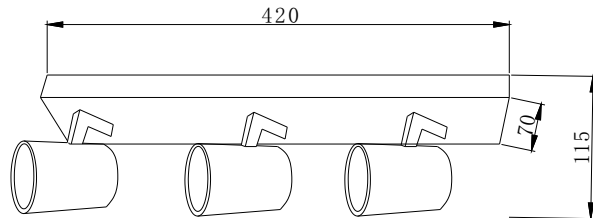

Polar diagram