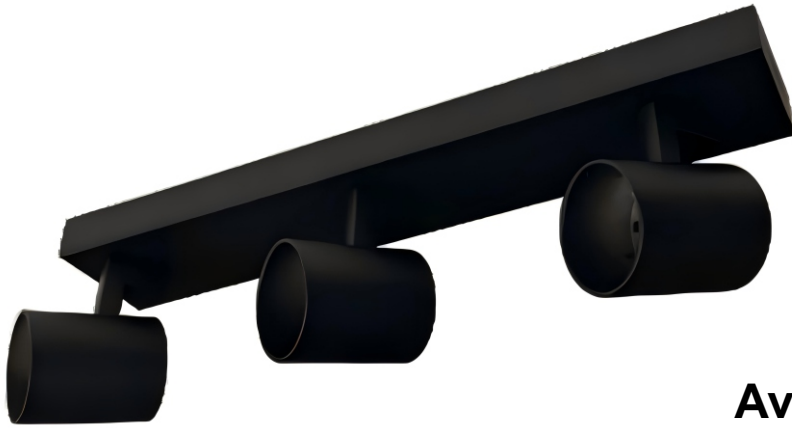

## DWON LIGHT

VEC-46237/VEC-46238

### Available colors:

VEC-46237

VEC-46238

Description: Architectural downlight LED luminaire for interior applications. Minimal design with high visual comfort, suitable for residential and commercial projects.

Driver : /

Dimming Protocol: /

Body Material: Aluminium

Diffuser: /

Finish : Black, White

Dimensions: L420\*W70\*H115mm

Ingress Protection: IP20

Operating Temperature : -10 °C to +40 °C