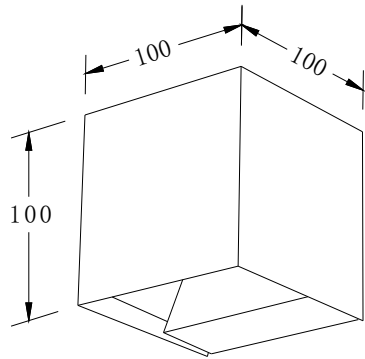

## WALL LAMP

VEC-46264

Description: Architectural wall lamp LED luminaire for interior applications. Minimal design with high visual comfort, suitable for residential and commercial projects.

Light Source : LED  
Rated Power : 2\*3W  
Luminous Efficacy : 21lm/W  
Beam Angle : 90°  
CCT : 3000K  
CCT Selection: /  
Colour Rendering Index (CRI): 80  
Input Voltage : 85-265V  
Driver : /  
Dimming Protocol: /  
Body Material: Aluminium  
Diffuser: Polycarbonate  
Finish : Black  
Dimensions: 100\*200\*100mm  
Ingress Protection: IP54  
Operating Temperature : -10 °C to +40 °C  
Power Factor : 0.6  
Installation: surface-mounted  
Lifetime : 20,000 h  
Warranty: 2 years