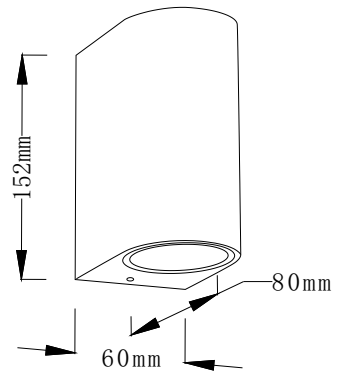

VECTA

WALL LAMP

VEC-46257/VEC-46258

Available colors:

VEC-46257

VEC-46258

Description: Architectural wall lamp LED luminaire for interior applications. Minimal design with high visual comfort, suitable for residential and commercial projects.

Light Source : GU10
Rated Power : /
Luminous Efficacy : /
Beam Angle : /
CCT : /
CCT Selection: /
Colour Rendering Index (CRI): /
Input Voltage : /
Driver : /
Dimming Protocol: /
Body Material: Aluminium
Diffuser: /
Finish : Black
Dimensions: 60*80*152mm
Ingress Protection: IP65
Operating Temperature : -10 °C to +40 °C
Power Factor : /
Installation: surface-mounted
Lifetime : 20,000 h
Warranty: 2 years

Polar diagram