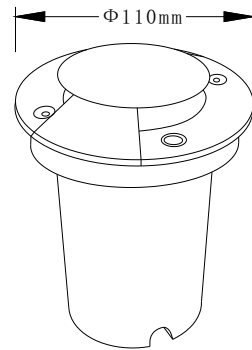

VECTA

IN-GROUND RECESSED LIGHT

VEC-46269

Description: Architectural luminaire for outside applications. Minimal design with high visual comfort, suitable for residential and commercial projects.

Light Source : LED
Rated Power : 3W
Luminous Efficacy 19lm/W
Beam Angle : /
CCT : 3000K
CCT Selection: /
Colour Rendering Index (CRI): 80
Input Voltage : 85-265V
Driver : /
Dimming Protocol: glass
Body Material: Aluminium+stainless steel
Diffuser: glass
Finish : Black
Dimensions: $\Phi 110\text{mm}$
Ingress Protection: IP67
Operating Temperature : $-10\text{ }^{\circ}\text{C}$ to $+40\text{ }^{\circ}\text{C}$
Power Factor : 0.6
Installation: in-ground recessed
Lifetime : 20,000 h
Warranty: 2 years

Polar diagram