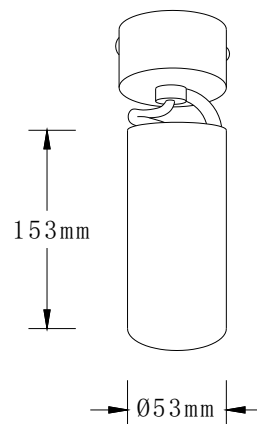

Polar diagram